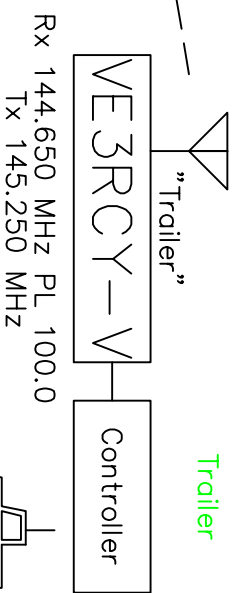

- Rx 145.250 MHz
  Tx 144.650 MHz
  Analogue PL 100.0
- Rx 145.350 MHz
  Tx 144.750 MHz
  Analogue PL 103.5
- Rx 147.225 MHz
  Tx 147.825 MHz
  Fusion PL 103.5
- Rx 444.5125 MHz
  Tx 449.5125 MHz
  DMR
- Rx 147.180 MHz
  Tx 147.780 MHz
  DStar
- Rx 444.225 MHz
  Tx 449.225 MHz
  Analogue PL not req'd
- Rx 53.490 MHz
  Tx 52.490 MHz
  Analogue PL not req'd

Reverse