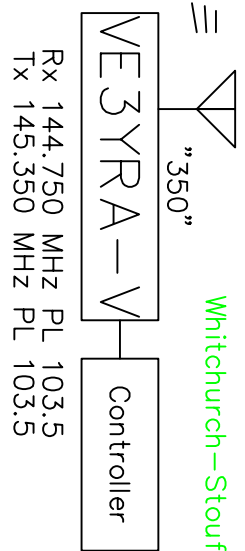

Richmond Hill

Whitchurch-Stouffville