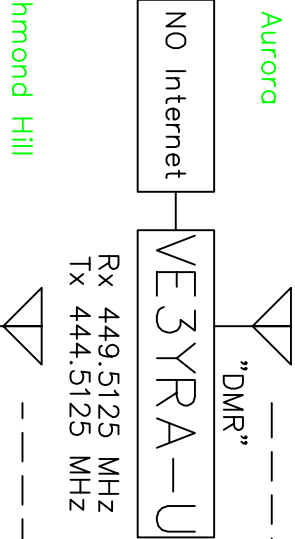

Note: When using batteries (no AC pwr) courtesy tone is replaced with CW letter B (-...)