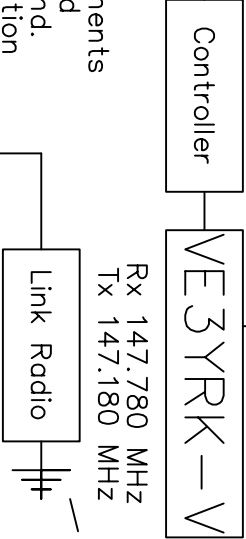

Note: When using batteries (no AC pwr) courtesy tone is replaced with CW letter B (-...)