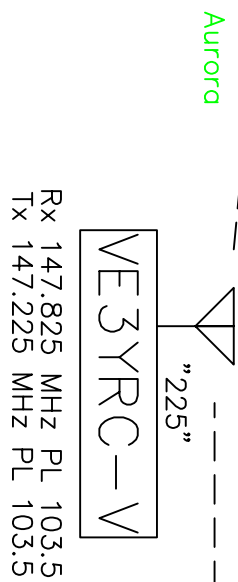

Note: "225" Fusion repeater operates in both digital C4FM and analogue modes. (Auto Mode Select)